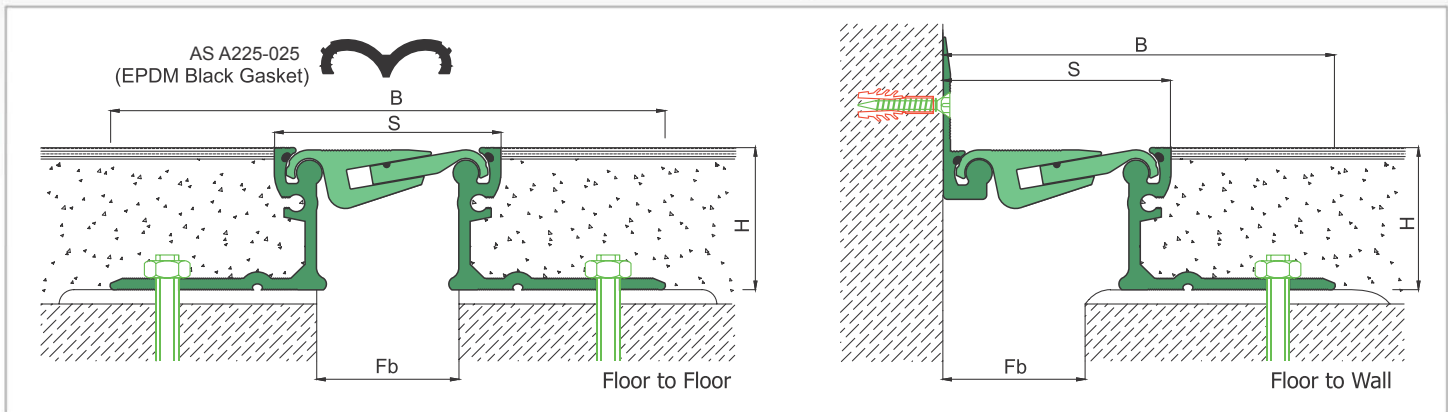

AS A225 profile is particularly designed for areas with heavy vehicle traffic. Pure metal structure characterizes AS A225 as a hardwearing & maintenance free profile. Hinged profile system and freely moving center pieces let the profile to meet displacements in 3 directions. Striated profile surface prevents slipping while the EPDM cords placed between the profiles eliminate metal stroking noise and minimize liquid leakage risk. Quite wide designed punched base frame lets the profile to be installed in an easy, quick and secured way. As pure metal profiles can not function in very narrow gaps, AS A225 – 030 profile with elastomeric gasket is designed and can be applied to gaps up to 25 mm. For surface mounted applications, AS U235 model is recommended. Profiles are delivered factory-assembled.

- Application Areas** : Indoor & Outdoor / Floor
- Ideal for** : Factories, Warehouses, Car Parks, Airports, Shopping Malls, Commercial & Public Buildings etc.
- Material** : Mill Finish Aluminum (Anodizing optional), EPDM Cord; EPDM Gasket (Only AS A225-030)
- Aluminum Alloy** : 6063 AA-USA / EN AW 6063
- Optional Supplies** : Fire Barrier, Waterproof EPDM membrane

* Visuals are representative and the profile configuration may differ depending on the characteristics requested.

LOCATION	MODEL	GAP (Fb) mm	HEIGHT (H) MM	OVERALL WIDTH (B) mm	VISIBLE WIDTH (S) mm	MOVEMENT (W) mm	LOAD CAPACITY	STANDARD LENGTH (mt)
Floor to Floor	AS A225-025	25	30 / 38 / 50 / 70	170	55	+10 / -5	25 kN 120 kN	3
	AS A225-035	35	30 / 38 / 50 / 70	183	68	± 5	25 kN 300 kN	3
	AS A225-050	50	30 / 38 / 50 / 70	195	80	± 8	70 kN 300 kN	3
	AS A225-070	70	30 / 38 / 50 / 70	215	100	± 10	70 kN 300 kN	3
	AS A225-100	100	30 / 38 / 50 / 70	245	130	± 14	70 kN 300 kN	3
	AS A225-150	150	65	340	206	± 25	65 kN 300 kN	3