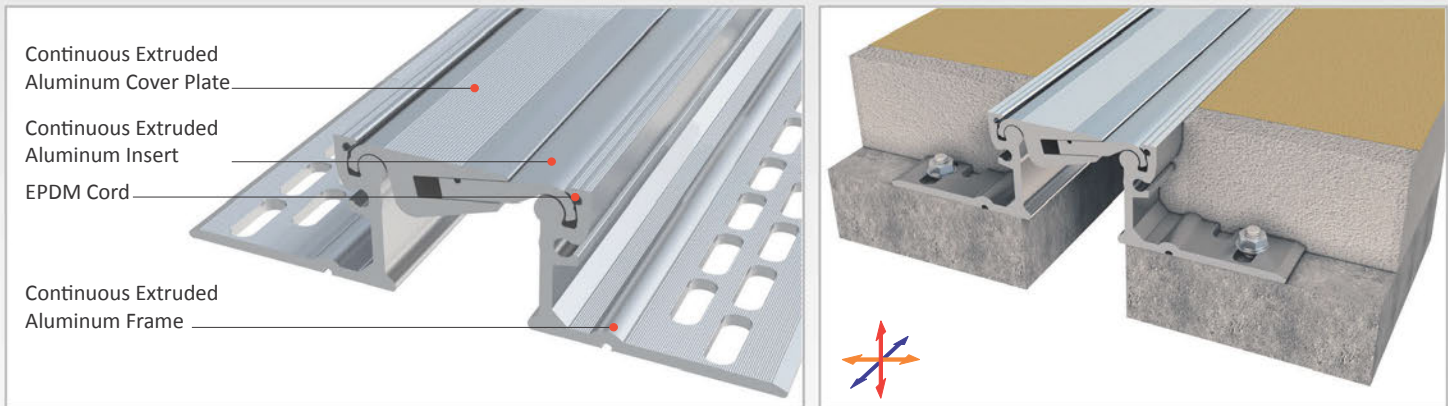

AS A225 profile is particularly designed for areas with heavy vehicle traffic. Pure metal structure characterizes AS A225 as a hardwearing & maintenance free profile. Hinged profile system and freely moving center pieces let the profile to meet displacements in 3 directions. Striated profile surface prevents slipping while the EPDM cords placed between the profiles eliminate metal stroking noise and minimize liquid leakage risk. Quite wide designed punched base frame lets the profile to be installed in an easy, quick and secured way. As pure metal profiles can not function in very narrow gaps, AS A225 – 030 profile with elastomeric gasket is designed and can be applied to gaps up to 25 mm. For surface mounted applications, AS U235 model is recommended. Profiles are delivered factory-assembled.

- Application Areas** : Indoor & Outdoor / Floor
- Ideal for** : Factories, Warehouses, Car Parks, Airports, Shopping Malls, Commercial & Public Buildings etc.
- Material** : Mill Finish Aluminum (Anodizing optional), EPDM Cord; EPDM Gasket (Only AS A225-030)
- Aluminum Alloy** : 6063 AA-USA / EN AW 6063
- Optional Supplies** : Fire Barrier, Waterproof EPDM membrane

* Visuals are representative and the profile configuration may differ depending on the characteristics requested.

LOCATION	MODEL	GAP (Fb) mm	HEIGHT (H) MM	OVERALL WIDTH (B) mm	VISIBLE WIDTH (S) mm	MOVEMENT (W) mm	LOAD CAPACITY	STANDARD LENGTH (mt)
Floor to Floor	AS A225-025	25	30 / 38 / 50 / 70	170	55	+10 / -5	25 kN 120 kN	3
	AS A225-035	35	30 / 38 / 50 / 70	183	68	± 5	25 kN 300 kN	3
	AS A225-050	50	30 / 38 / 50 / 70	195	80	± 8	70 kN 300 kN	3
	AS A225-070	70	30 / 38 / 50 / 70	215	100	± 10	70 kN 300 kN	3
	AS A225-100	100	30 / 38 / 50 / 70	245	130	± 14	70 kN 300 kN	3
	AS A225-150	150	65	340	206	± 25	65 kN 300 kN	3