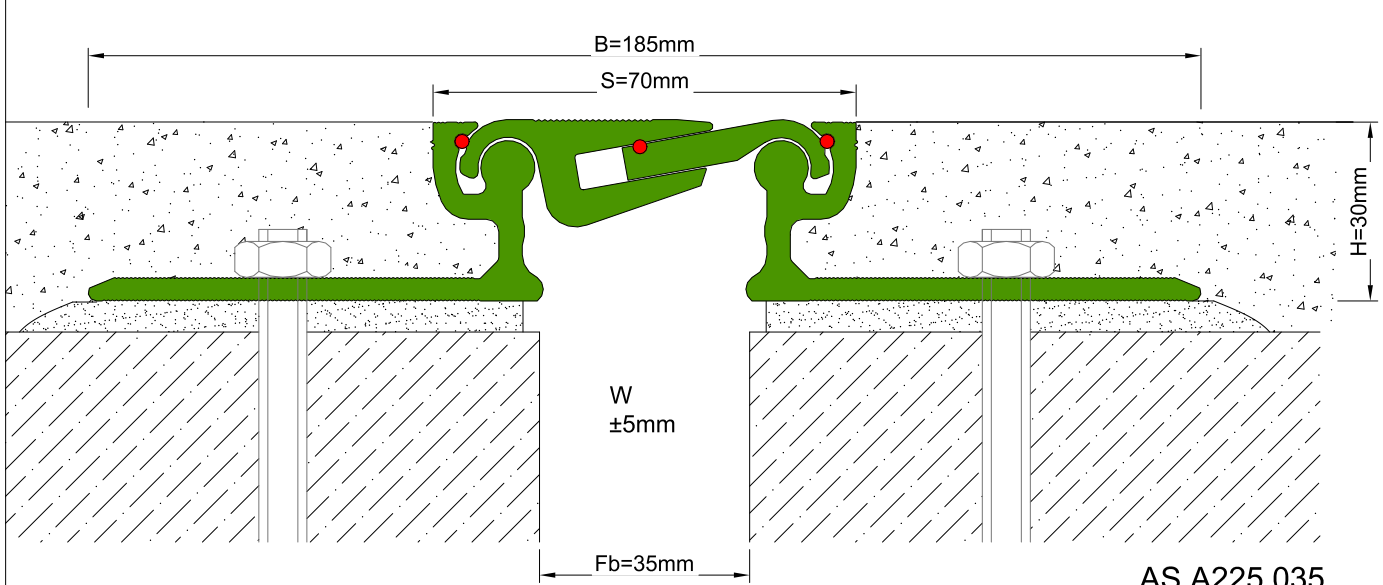

AS A225 profile is particularly designed for areas with heavy vehicle traffic. Pure metal structure characterizes AS A225 as a hardwearing & maintenance free profile. Hinged profile system and freely moving center pieces let the profile to meet displacements in 3 directions. Striated profile surface prevents slipping while the EPDM cords placed between the profiles eliminate metal stroking noise and minimize liquid leakage risk. Quite wide designed punched base frame lets the profile to be installed in an easy, quick and secured way. As pure metal profiles can not function in very narrow gaps, AS A225 – 030 profile with elastomeric gasket is designed and can be applied to gaps up to 25 mm. For surface mounted applications, AS U235 model is recommended. Profiles are delivered factory-assembled.

* Visuals are representative and the profile configuration may differ depending on the characteristics requested.

LOCATION	MODEL	GAP (Fb) mm	HEIGHT (H) MM	OVERALL WIDTH (B) mm	VISIBLE WIDTH (S) mm	MOVEMENT (W) mm	LOAD CAPACITY	STANDARD LENGTH (mt)
Floor to Floor	AS A225-025	25	30 / 38 / 50 / 70	170	55	+10 / -5	25 kN 120 kN	3
	AS A225-035	35	30 / 38 / 50 / 70	183	68	± 5	25 kN 300 kN	3
	AS A225-050	50	30 / 38 / 50 / 70	195	80	± 8	70 kN 300 kN	3
	AS A225-070	70	30 / 38 / 50 / 70	215	100	± 10	70 kN 300 kN	3
	AS A225-100	100	30 / 38 / 50 / 70	245	130	± 14	70 kN 300 kN	3
	AS A225-150	150	65	340	206	± 25	65 kN 300 kN	3

Note: Please ask for different sizes

 AS A225 035
 H30D

 AS A225 035
 H30KD

Profil No Profile Number	AS A225 035	AS A225 035
Fb (mm)	35	35
H (mm) yaklaşık approx.	30	30
W± (mm) yaklaşık approx.	±5	±5
Renk Color	Alüminyum: Natürel, Fitiller: Siyah, Aluminum: Natural, Inserts: Black	
Malzeme Material	Alüminyum, EPDM Kauçuk Aluminum, EPDM Rubber	
Standart Uzunluk Standard Length	3	
Yükleme Kapasitesi Load-Bearing Capacity	25kN 	300kN 